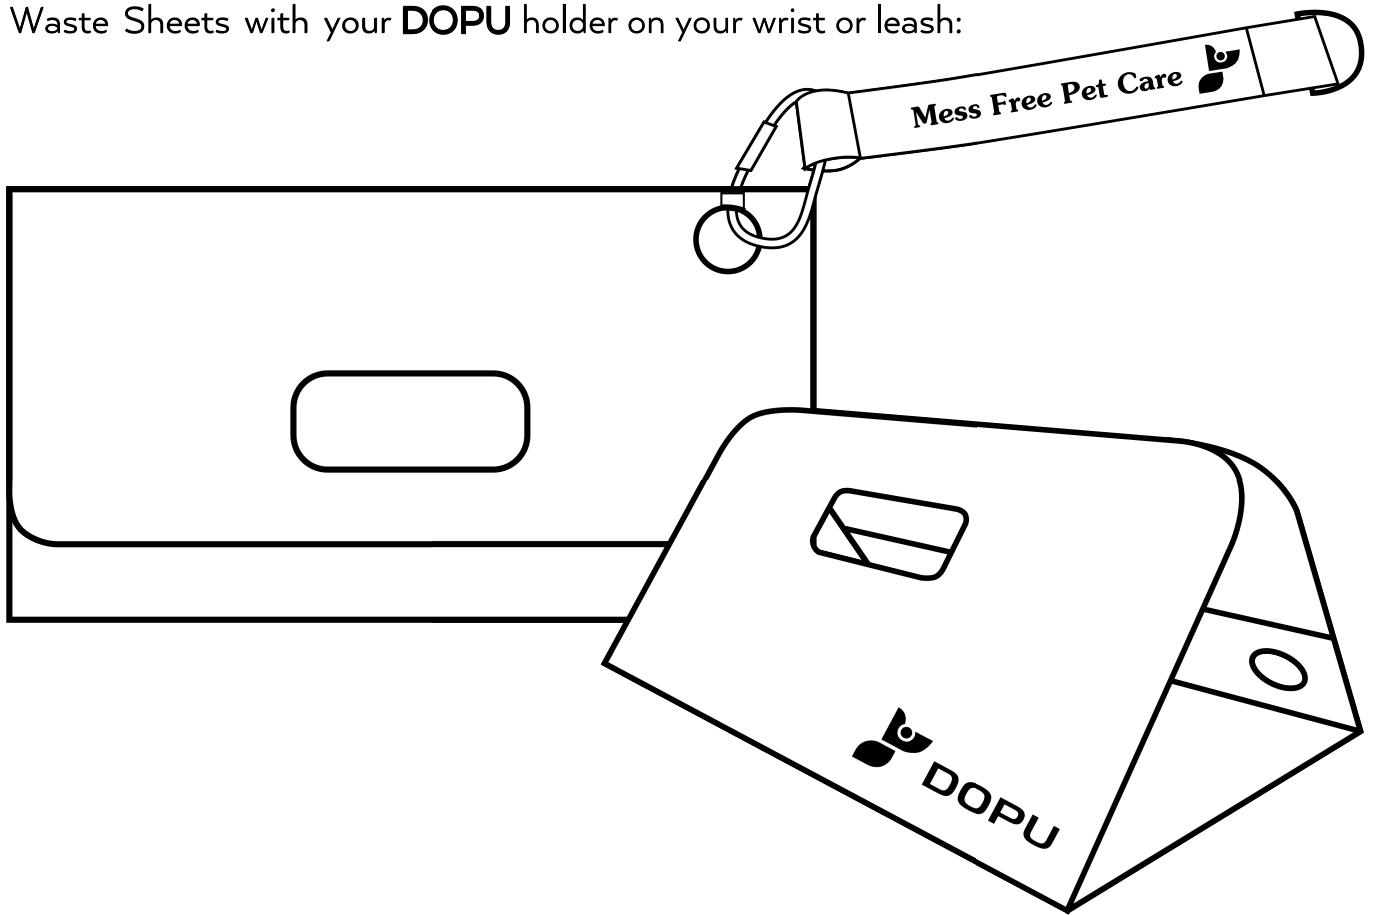

Using DOPU is fast and easy. You can easily carry your **DOPU**

Waste Sheets with your **DOPU** holder on your wrist or leash:

Bring your **DOPU** Sheets each time that you take your dog out for a walk.